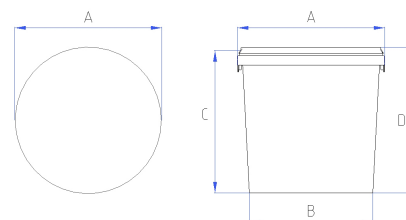

GENERAL PRODUCT INFORMATION

ARTICLE

Article-No.	EZE3300
Product	BUCKETS ROUND
ISO-volume	3.5 liter
Brimful-volume	3.9 liter
Paint mixing-machines	No
Special features	-

DIMENSIONS

Upper diameter (A)	226,5 mm
Lower diameter (B)	196 mm
Height (C)	122 mm
Height with Lid (D)	123 mm

MATERIAL

Packaging Buckets	polypropylene
Lid	polypropylene
Color	
Handle	-

WEIGHT

Bucket	105 g
Lid	35 g
Role	-
Wire handle	-
Plastic handle	7 g

DECORATION (LxH)

Bucket Offset print	No
Bucket IML	Yes
Lid Offset print	No
Lid IML	Yes

Note: For print-layouts please see our "General print requirements" under "Decoration" on our website www.groku.de

OPTIONS

Lid	Versch.Ausführungen möglich
Custom colors	On request

Note: Different closure systems e.g. tamper evident closure, opening aids etc.

BUCKETS ROUND EZE 3300

PACKAGING UNITS

Bucket Palett 800x1200mm	720 units
Lid Palett 800x1200mm	2916 units

PALLETISING SCHEME

Units per layer	18
Stacking height ** (2-fold)	380 mm
Any additional bucket	113 mm
Max. load of the bottom container *	25 kg (at 20 °C)

OTHER

Technical changes possible; tolerances +/- 5%; AGB

* in compliance with packaging

** incl. pallet (145mm)