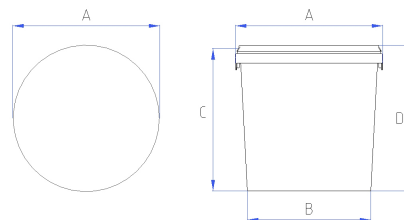

GENERAL PRODUCT INFORMATION

ARTICLE

Article-No.	EZE12000
Product	BUCKETS ROUND
ISO-volume	12.2 liter
Brimful-volume	12.8 liter
Paint mixing-machines	Yes
Special features	-

DIMENSIONS

Upper diameter (A)	292 mm
Lower diameter (B)	253 mm
Height (C)	240 mm
Height with Lid (D)	241 mm

MATERIAL

Packaging Buckets	polypropylene
Lid	polypropylene
Color	White, color on request
Handle	metal

WEIGHT

Bucket	346 g
Lid	84 g
Role	4 g
Wire handle	38 g
Plastic handle	-

DECORATION (LxH)

Bucket Offset print	180 x 815 mm
Bucket IML	Yes
Lid Offset print	-
Lid IML	Yes

BUCKETS ROUND EZE 12000

PACKAGING UNITS

Bucket Palett 800x1200mm	286 units
Lid Palett 800x1200mm	1320 units

PALLETISING SCHEME

Units per layer	11
Stacking height **	-
Any additional bucket	-
Max. load of the bottom container *	65 kg (at 20 °C)