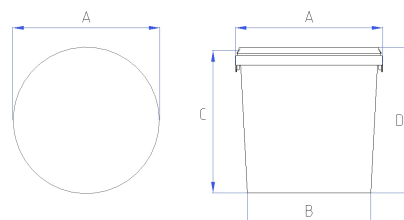

GENERAL PRODUCT INFORMATION

ARTICLE

Article-No.	EZE12500
Product	BUCKETS ROUND
ISO-volume	12.6 liter
Brimful-volume	13.6 liter
Paint mixing-machines	Yes
Special features	-

DIMENSIONS

Upper diameter (A)	291 mm
Lower diameter (B)	250 mm
Height (C)	256 mm
Height with Lid (D)	257 mm

MATERIAL

Packaging Buckets	polypropylene
Lid	polypropylene
Color	White, color on request
Handle	Metal / plastic

WEIGHT

Bucket	345 g
Lid	85 g
Role	4 g
Wire handle	38 g
Plastic handle	16 g

DECORATION (LxH)

Bucket Offset print	815 x 180 mm
Bucket IML	Yes
Lid Offset print	On request
Lid IML	Yes

BUCKETS ROUND EZE 12500

PACKAGING UNITS

Bucket Palett 800x1200mm	480 units
Lid Palett 800x1200mm	2200 units

PALLETISING SCHEME

Units per layer	11
Stacking height ** (2-fold)	647 mm
Any additional bucket	245 mm
Max. load of the bottom container *	60 kg (at 20 °C)