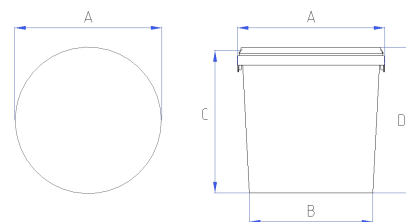

GENERAL PRODUCT INFORMATION

ARTICLE

Article-No.	HOM16000
Product	BUCKETS ROUND
ISO-volume	15.9 liter
Brimful-volume	16.9 liter
Paint mixing-machines	Yes
Special features	-

DIMENSIONS

Upper diameter (A)	326 mm
Lower diameter (B)	285 mm
Height (C)	247 mm
Height with Lid (D)	248 mm

MATERIAL

Packaging Buckets	polypropylene
Lid	polypropylene
Color	White, color on request
Handle	Metall / Kunststoff

WEIGHT

Bucket	435 g
Lid	125 g
Role	4 g
Wire handle	56 g
Plastic handle	25 g

DECORATION (LxH)

Bucket Offset print	895 x 190 mm
Bucket IML	Yes
Lid Offset print	-
Lid IML	Yes

Note: For print-layouts please see our "General print requirements" under "Decoration" on our website www.groku.de

OPTIONS

Lid	Var. designs are possible
Custom colors	On request

Note: Different closure systems e.g. tamper evident closure, opening aids etc.

BUCKETS ROUND HOM 16000

PACKAGING UNITS

Bucket Palett 800x1200mm	360 units
Lid Palett 800x1200mm	1260 units

PALLETISING SCHEME

Units per layer	8
Stacking height ** (2-fold)	627 mm
Any additional bucket	235 mm
Max. load of the bottom container *	65 kg (at 20 °C)

OTHER

Technical changes possible; tolerances +/- 5%; AGB

* in compliance with packaging

** incl. pallet (145mm)